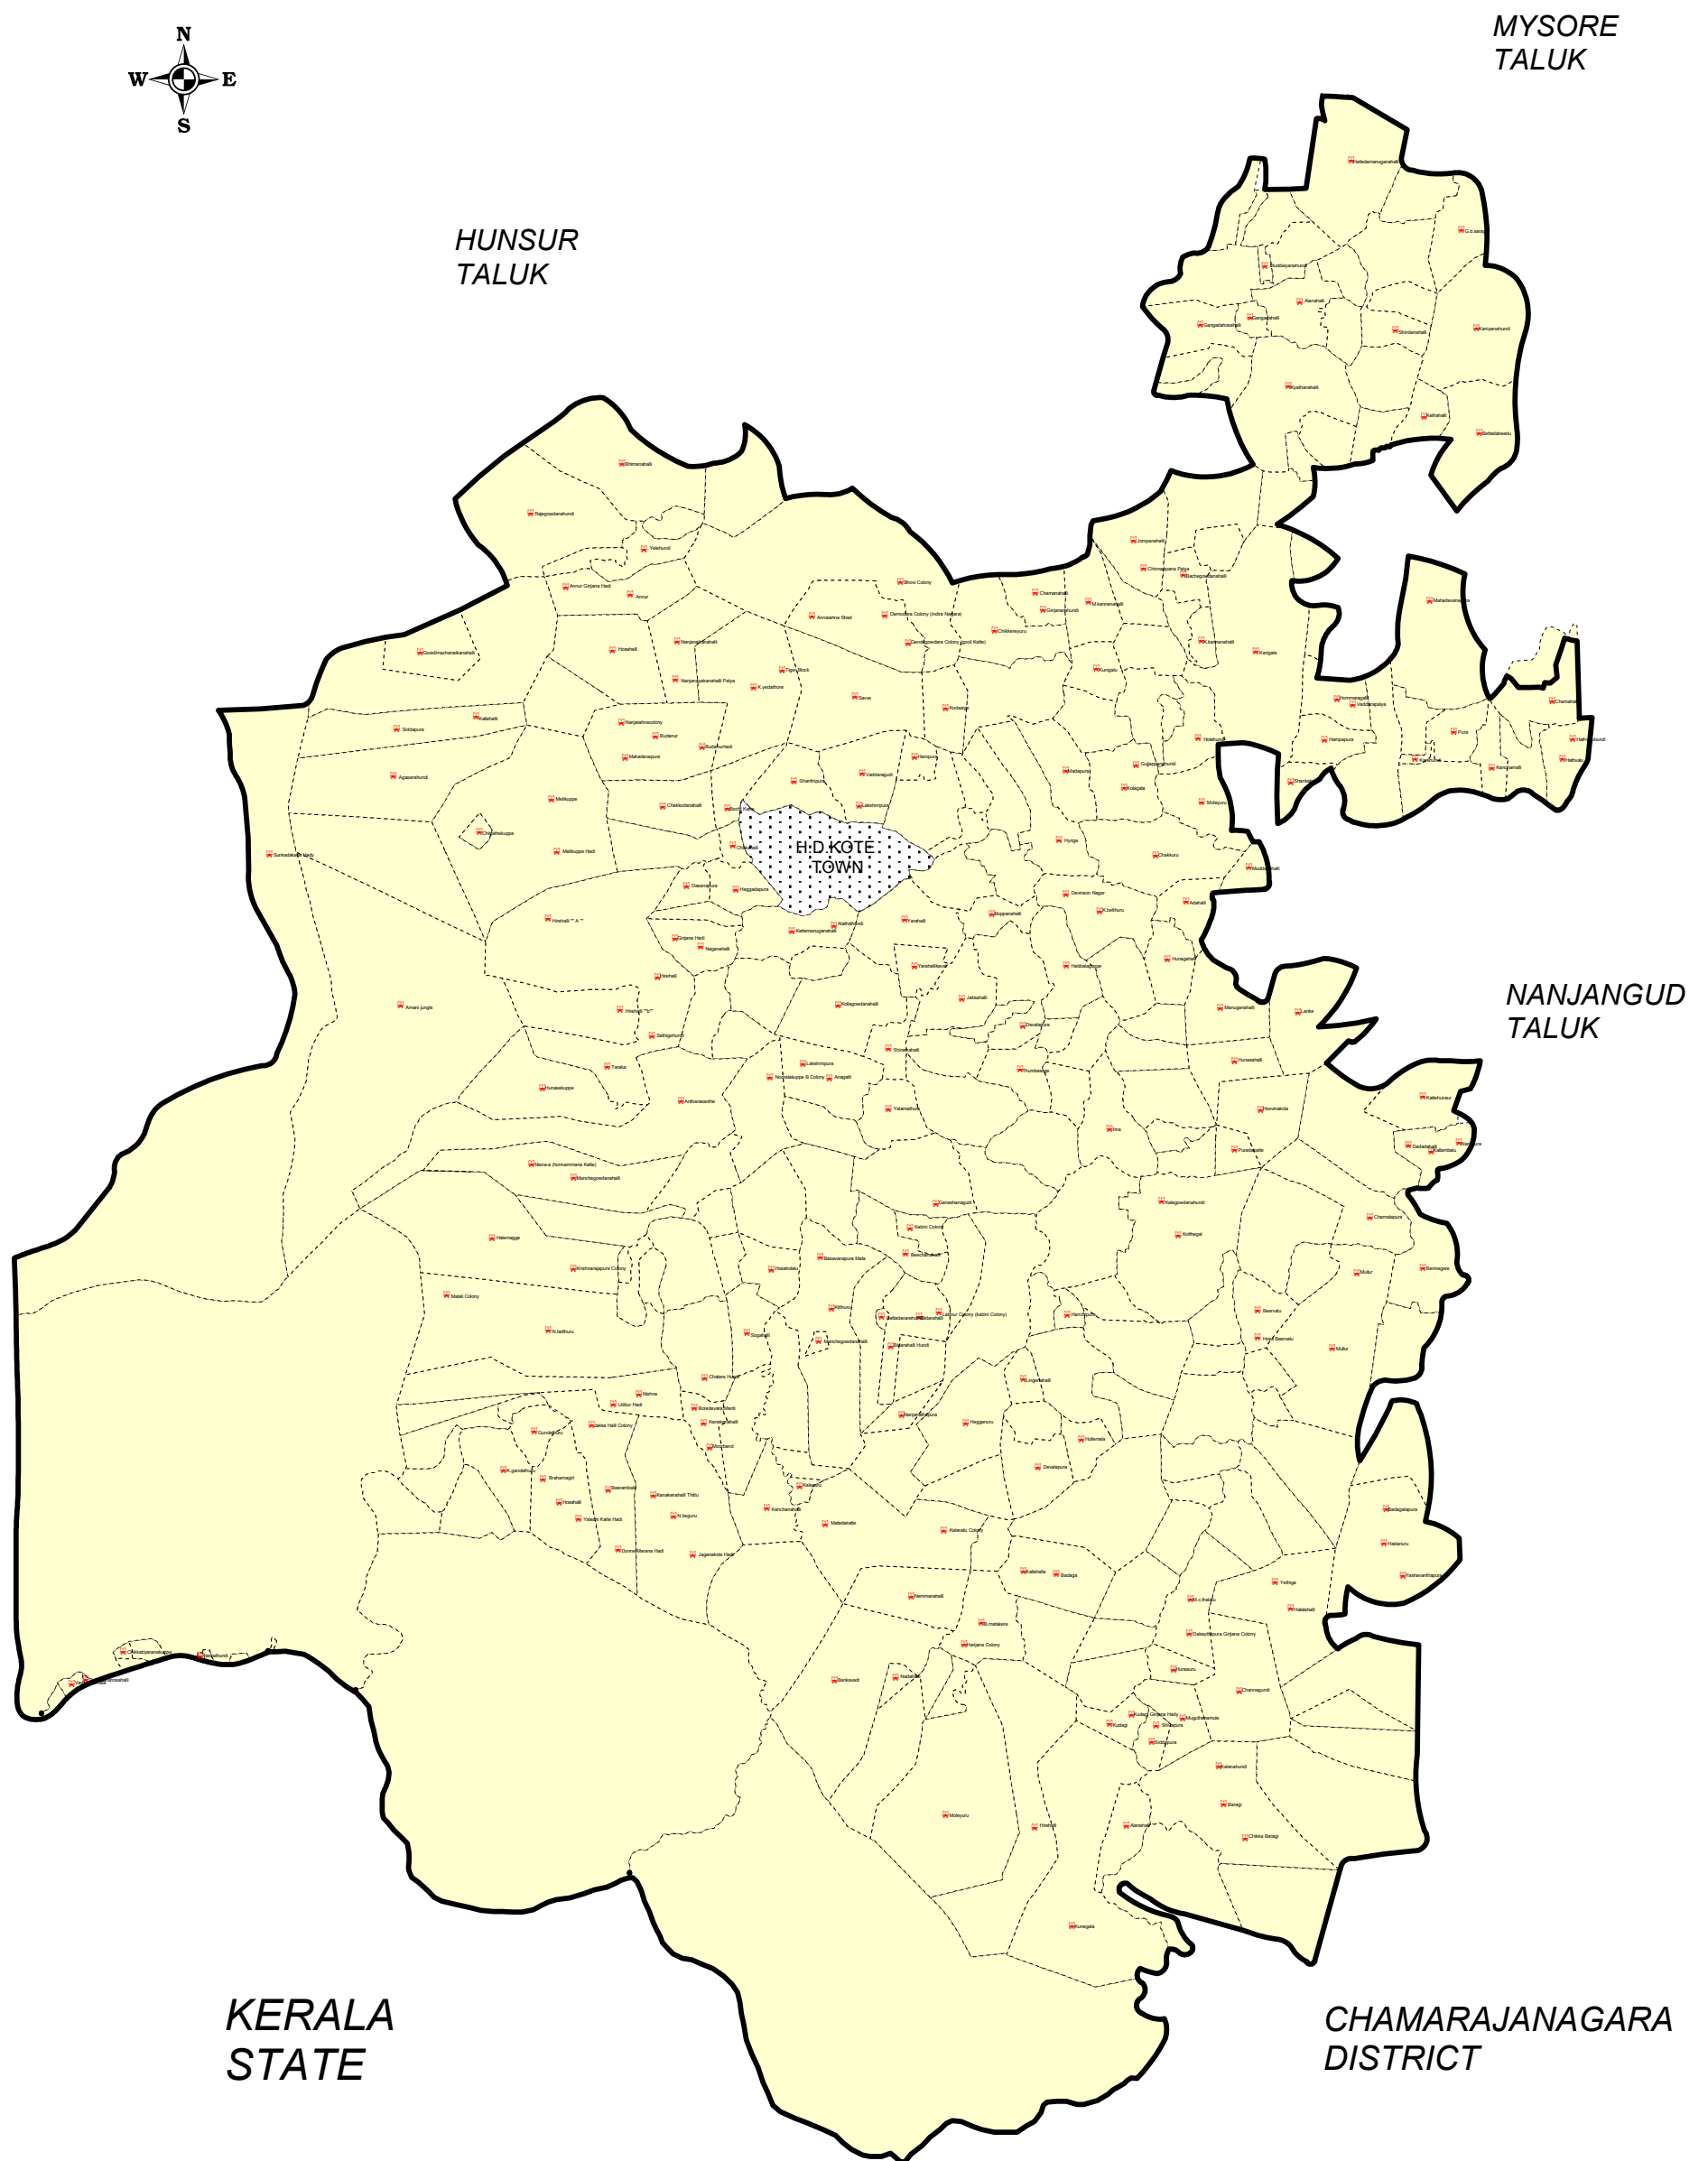

H.D.KOTE TALUK - VILLAGES WITH BUS STAND

 BUS STAND

Source : Samanya Mahithi data - 2006 - 07

Prepared by : District NRDMS Centre, ZillaPanchayath, Mysore