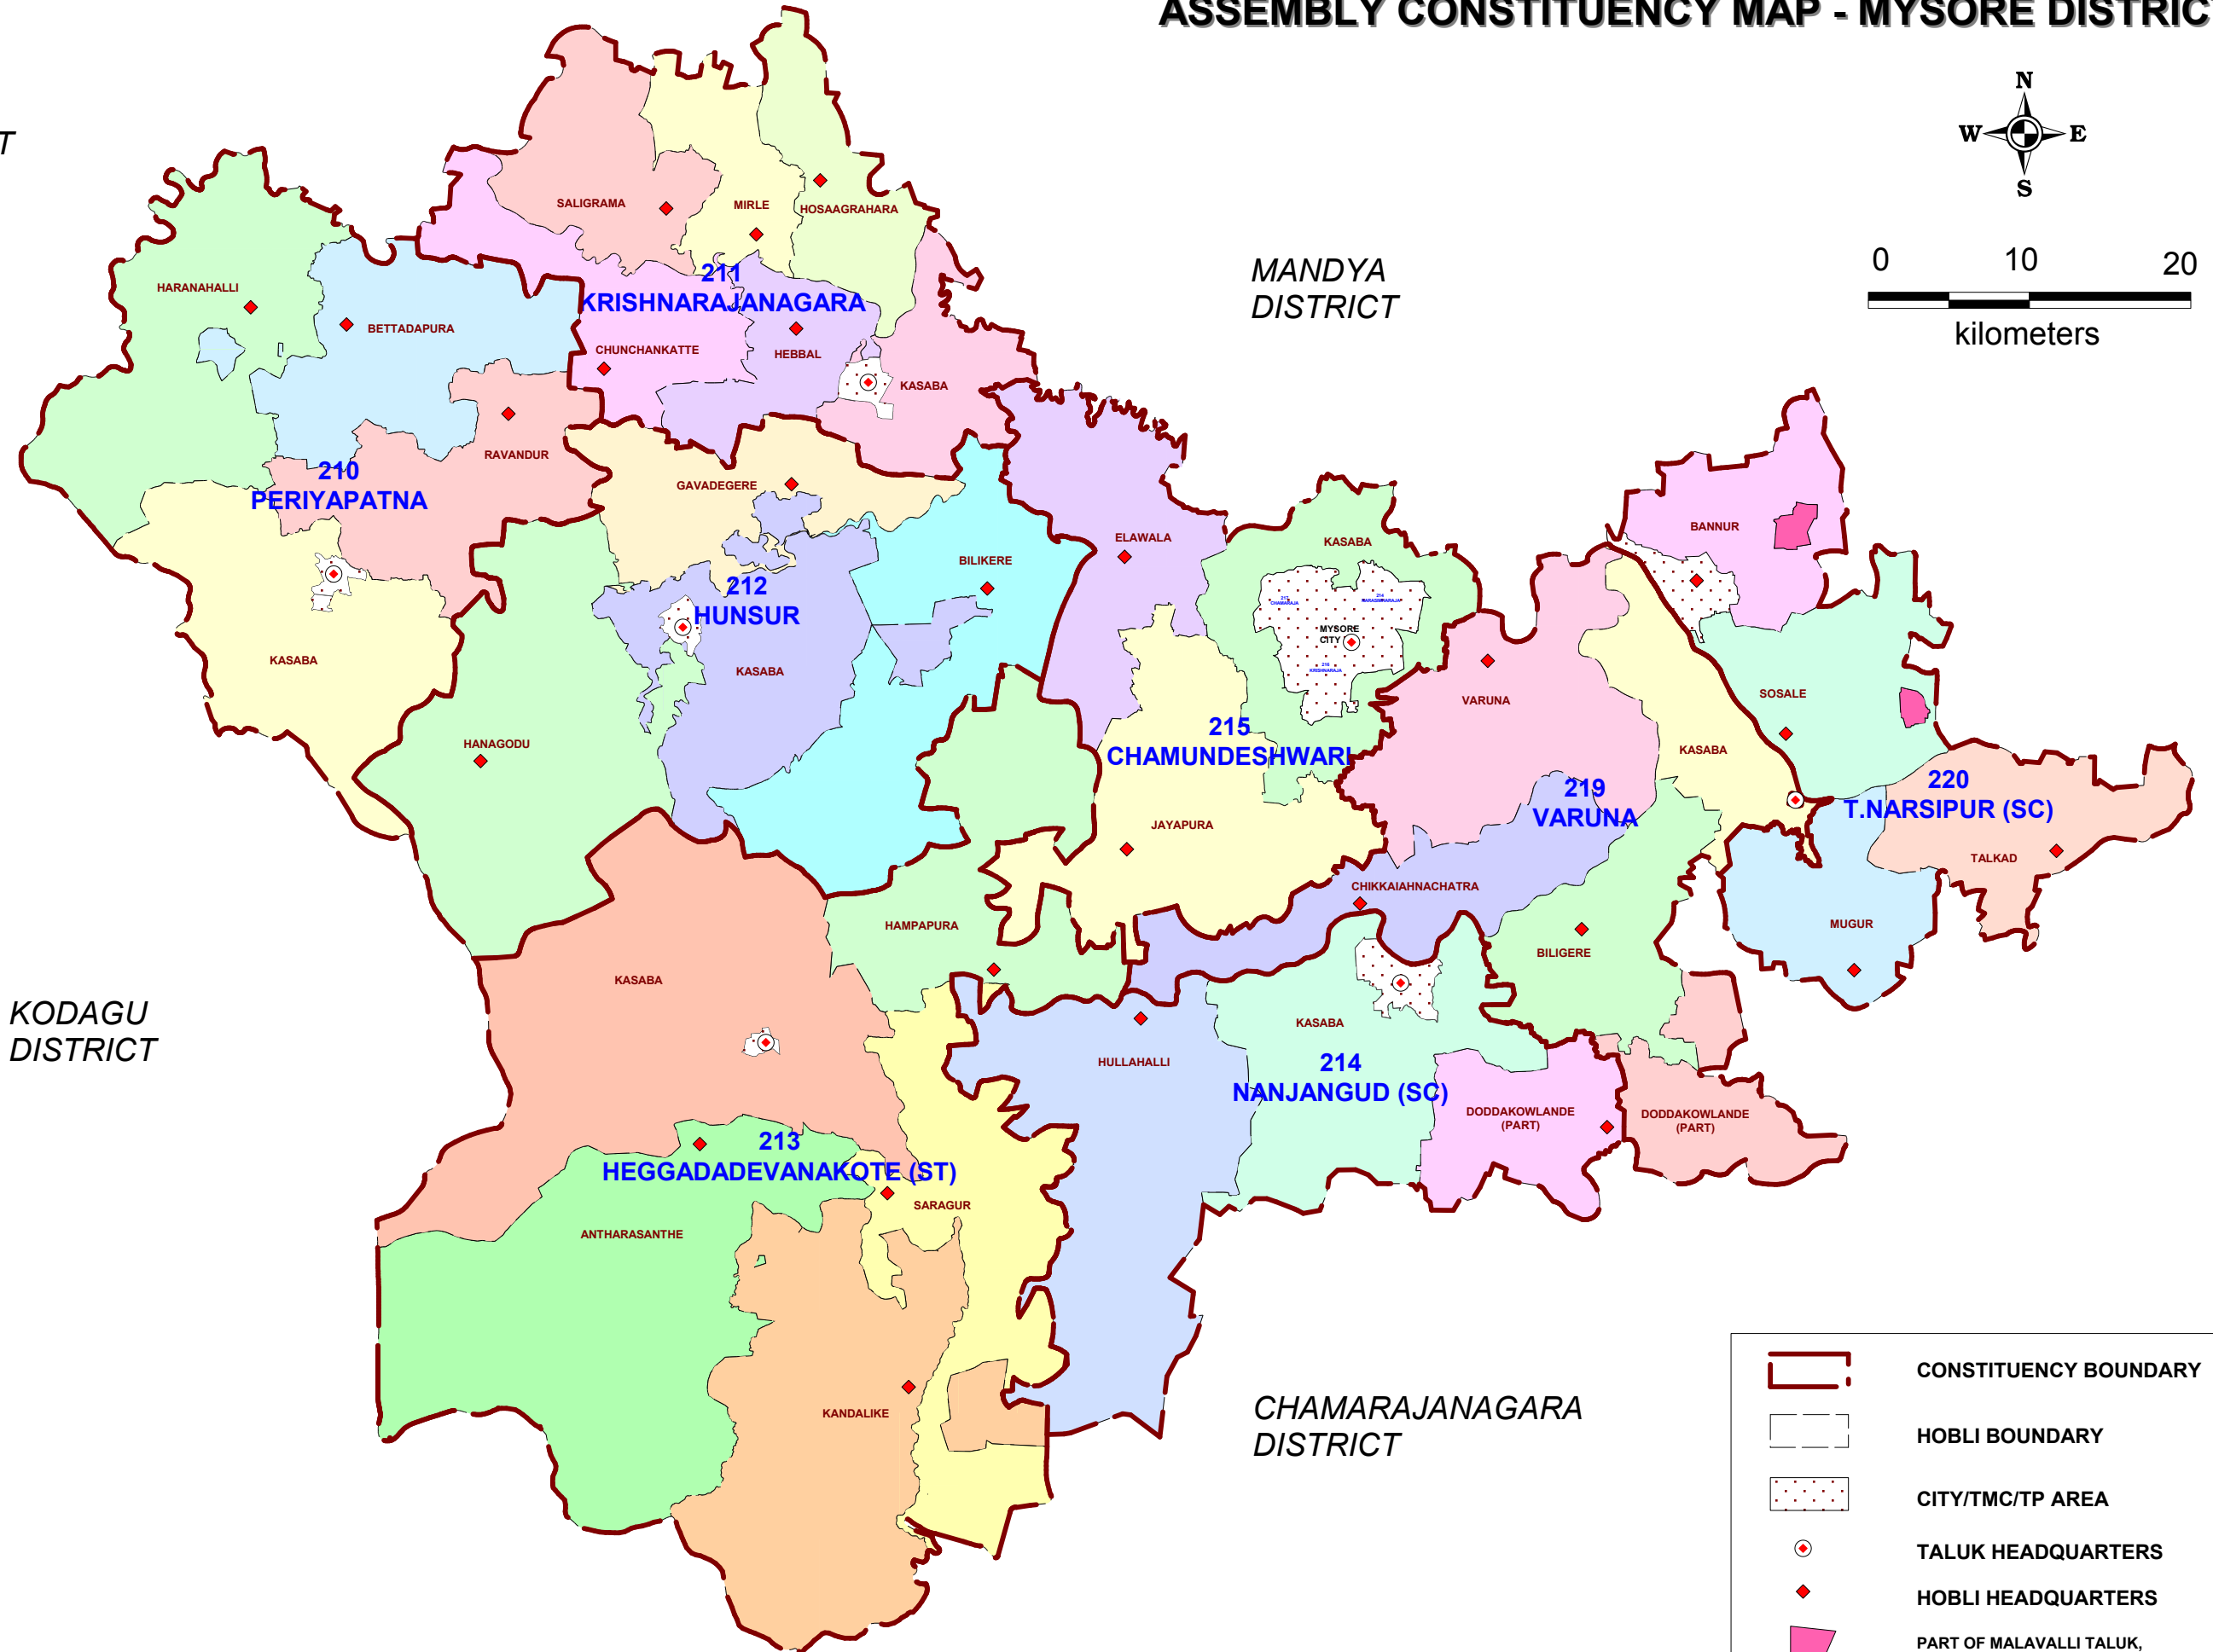

ASSEMBLY CONSTITUENCY MAP - MYSORE DISTRICT

HASSAN DISTRICT

MANDYA DISTRICT

KODAGU DISTRICT

CHAMARAJANAGARA DISTRICT

	CONSTITUENCY BOUNDARY
	HOBLI BOUNDARY
	CITY/TMC/TP AREA
	TALUK HEADQUARTERS
	HOBLI HEADQUARTERS
	PART OF MALAVALLI TALUK, MANDYA DISTRICT