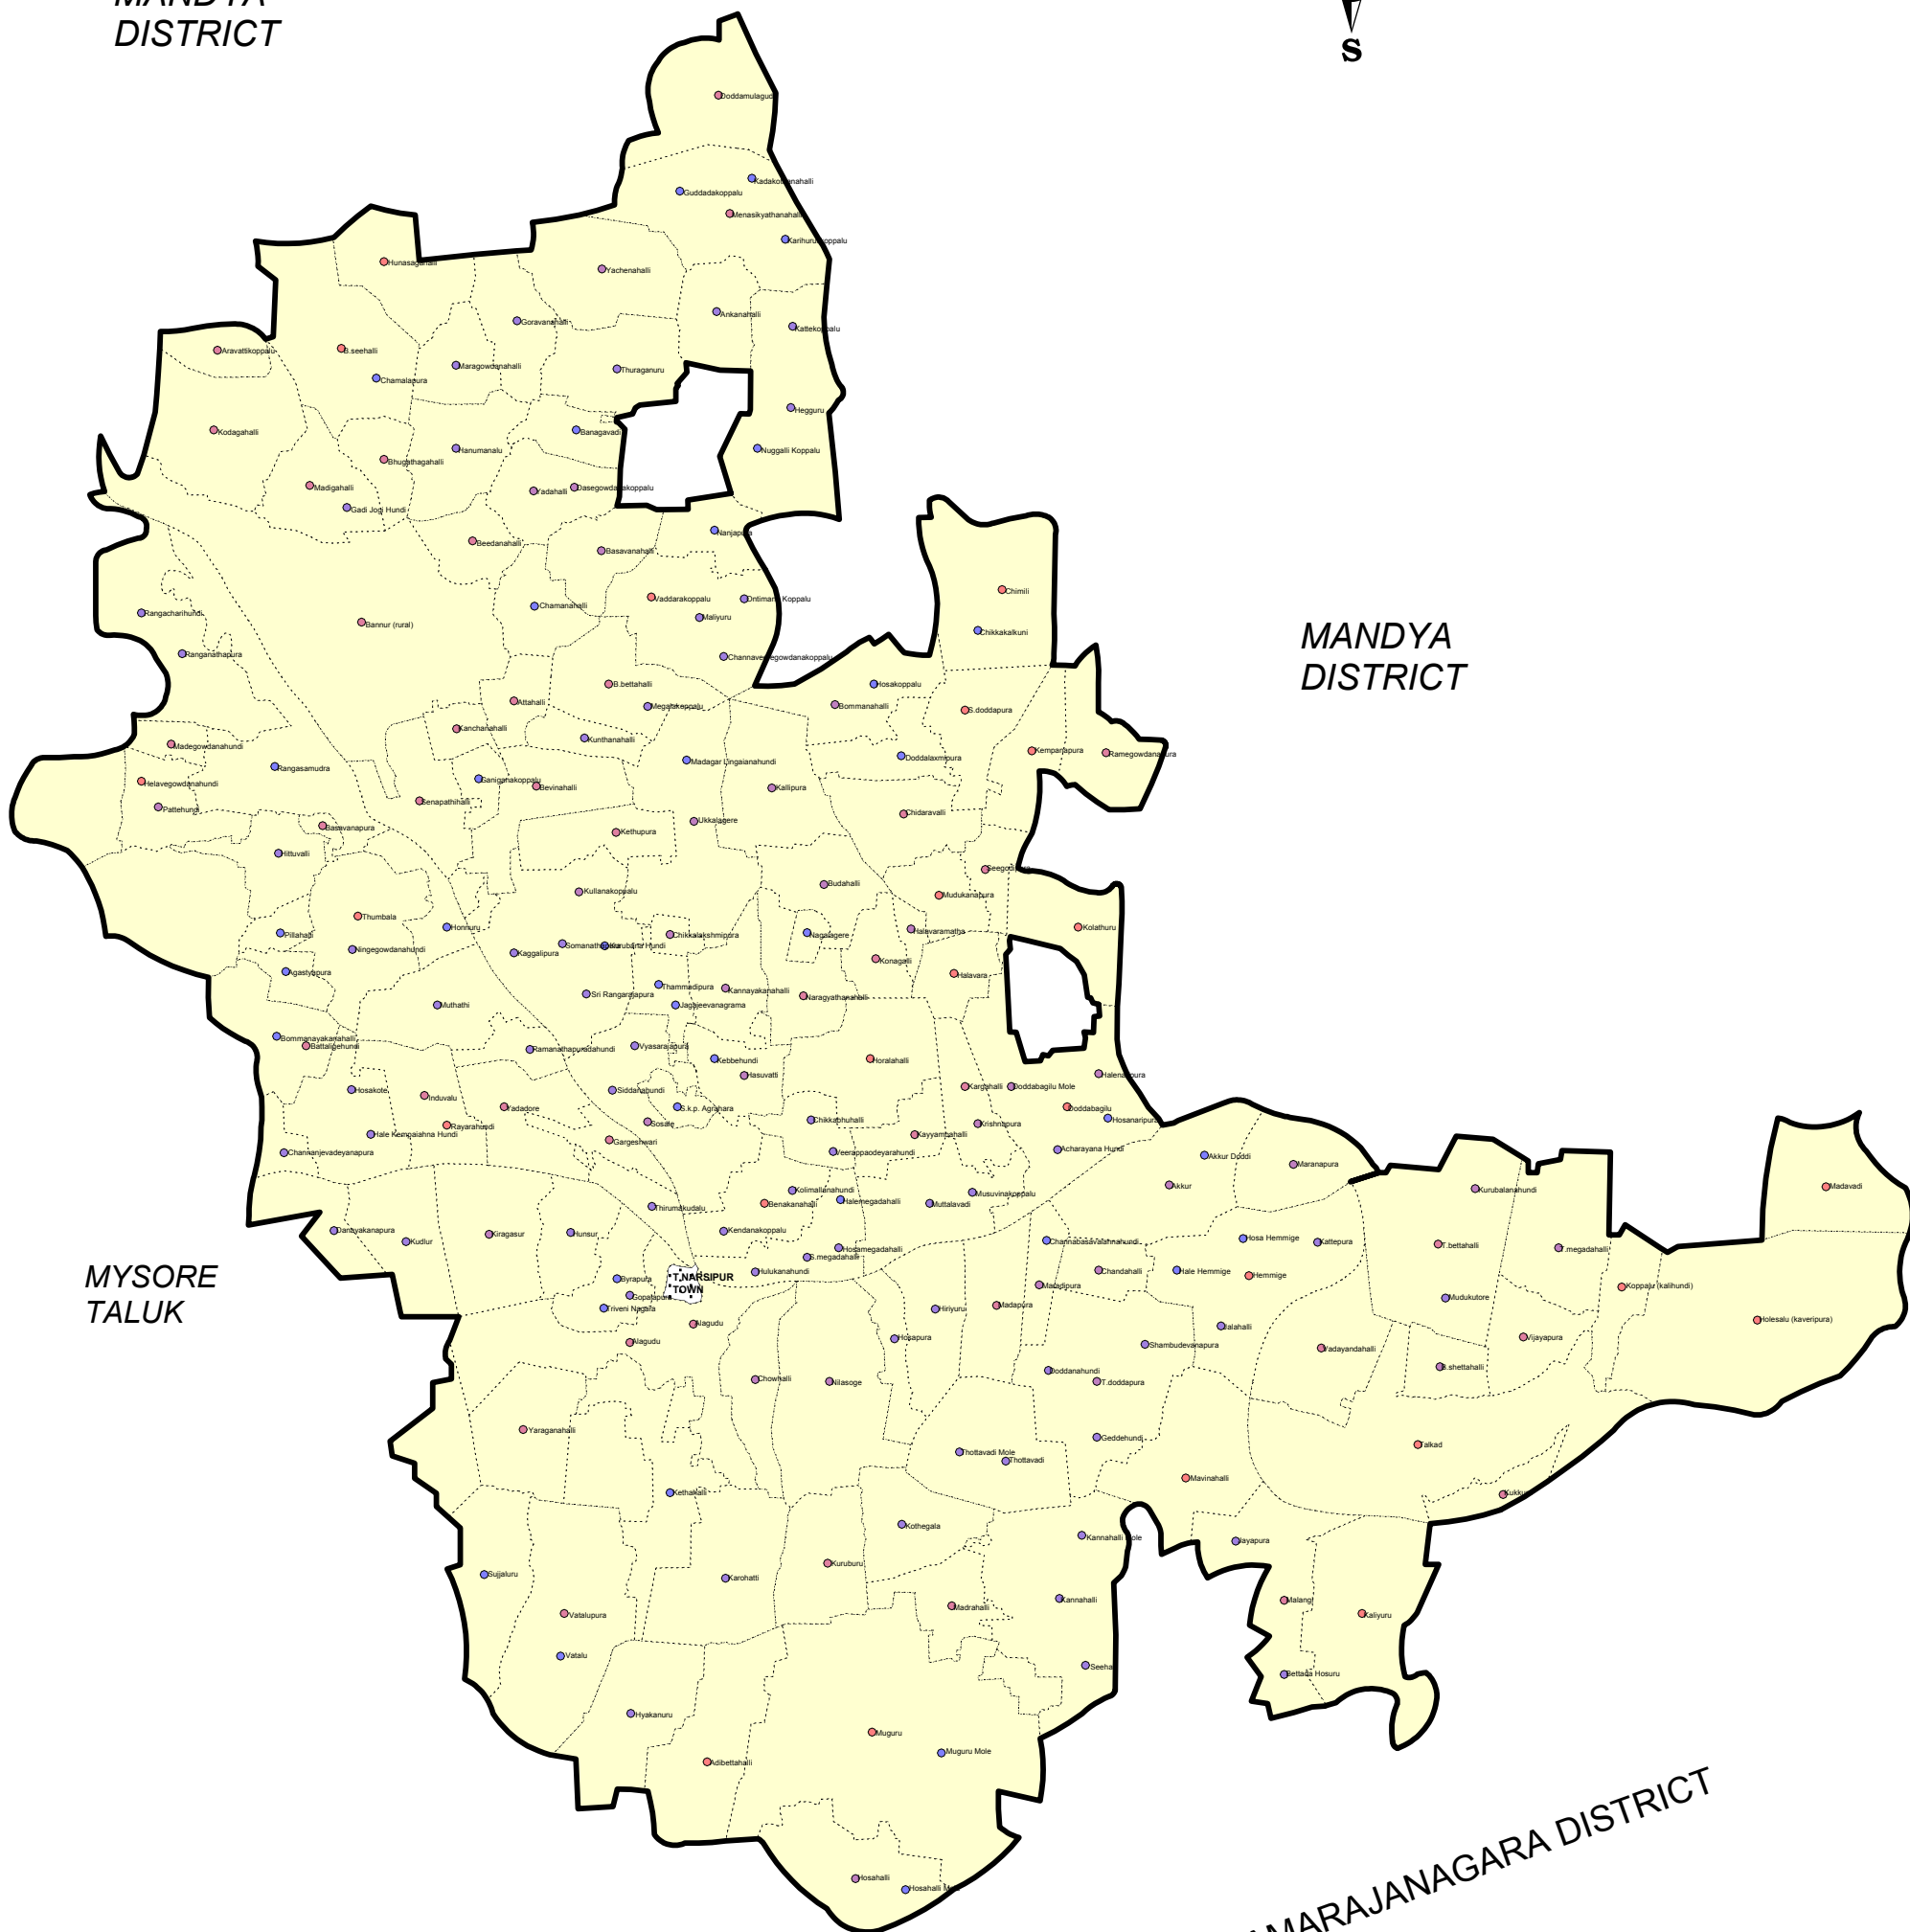

T.NARASIPURA TALUK - VILLAGES WITH ELECTRIC PUMPSETS

MANDYA
DISTRICT

MANDYA
DISTRICT

MYSORE
TALUK

NANJANGUD
TALUK

CHAMARAJANAGARA DISTRICT

Prepared By: District NRDMS Centre, Zilla Panchayath, Mysore
Source : Samanya Mahithi data (2006 - 07), Zilla Panchayath, Mysore